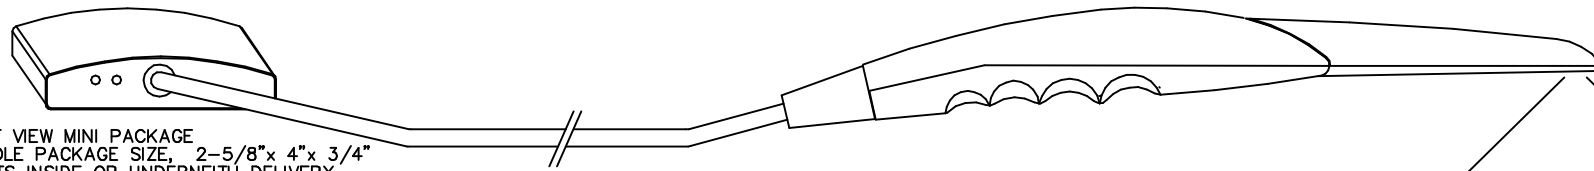

## CHAIR MOUNT CAMERA FOR COMPUTER WIRING

### INSTRUCTIONS

TEL 650-596-1001  
IMAGIN SYSTEMS CORP.

FRONT VIEW MINI PACKAGE  
CONSOLE PACKAGE SIZE, 2-5/8" x 4" x 3/4"  
MOUNTS INSIDE OR UNDERNEITH DELIVERY

NEW FLASHLED TECHNOLOGY

REMOTE HANDPIECE CUP,  
MOUNTS TO DELIVERY UNIT

REAR OF CAMERA SHOWING INTERFACE OPTIONS

COMPUTER (CPU)

BRING VIDEO SIGNAL FROM  
DOCK PORTS TO COMPUTER VIA:  
S-VIDEO CONNECTOR OR  
THE COMPOSITE VIDEO  
CONNECTOR.

USE EITHER ONE TO GO TO THE  
VIDEO CARD LOCATED IN THE  
COMPUTER'S REAR PANEL.  
(S-VIDEO IS BEST)