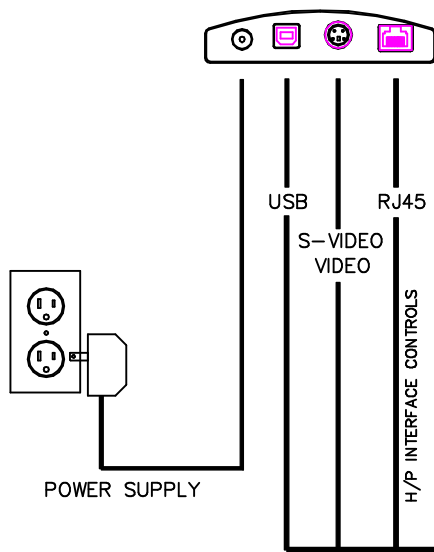

REAR OF CAMERA SHOWING INTERFACE OPTIONS

RELEASE DATE 7/10/07