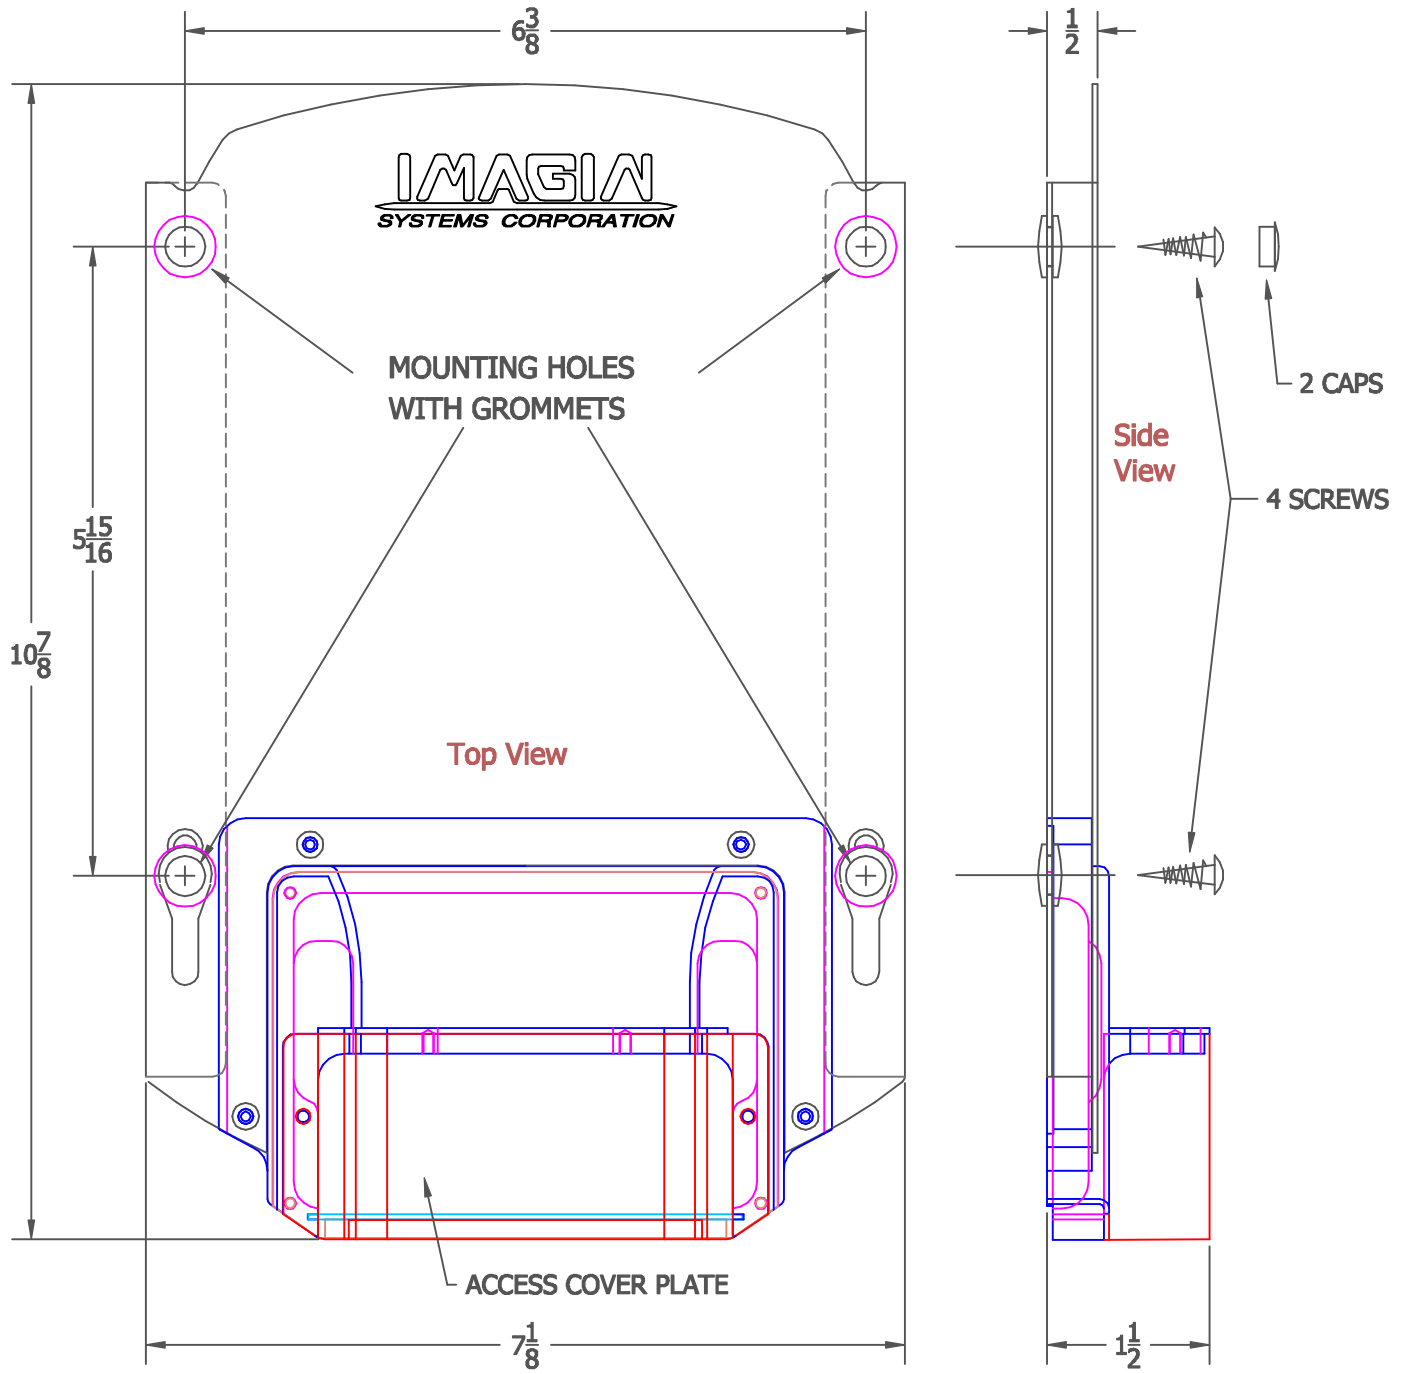

HotRod DOCKING STATION INSTALLATION INSTRUCTIONS

SAN CARLOS, CALIFORNIA (650) 596-1001